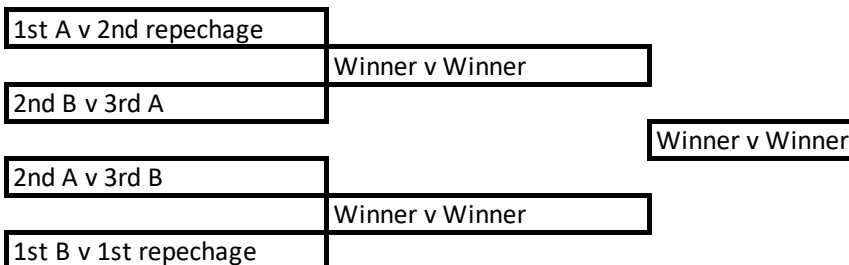

Dun laoghaire match racing cup

Round robin

GROUP A

	Team 1	Team 4	Team 5	Team 8	Team 9	Team 12	wins	losses	%
Team 1									
Team 4									
Team 5									
Team 8									
Team 9									
Team 12									

GROUP B

	Team 2	Team 3	Team 6	Team 7	Team 10	Team 11	wins	losses	%
Team 1									
Team 4									
Team 5									
Team 8									
Team 9									
Team 12									

SATURDAY

First launch: phase 1: 15 races (group A afloat)

Second launch: phase 2: 15 races (group B afloat)

repechage table (15 races) *(shorter races (80% size))*

	4th A	4th B	5th A	5th B	6th A	6th B	wins	losses	%
4th A									
4th B									
5th A									
5th B									
6th A									
6th B									

Finals (best of 3)

Losers eliminated

losers to race a petite final for 3rd if times allows

PLAN B option in case of adverse weather - repechage discarded and complete group A and B Sunday morning
Speed up finals process by starting in semi finals directly if finals not started by 14.00 on Sunday